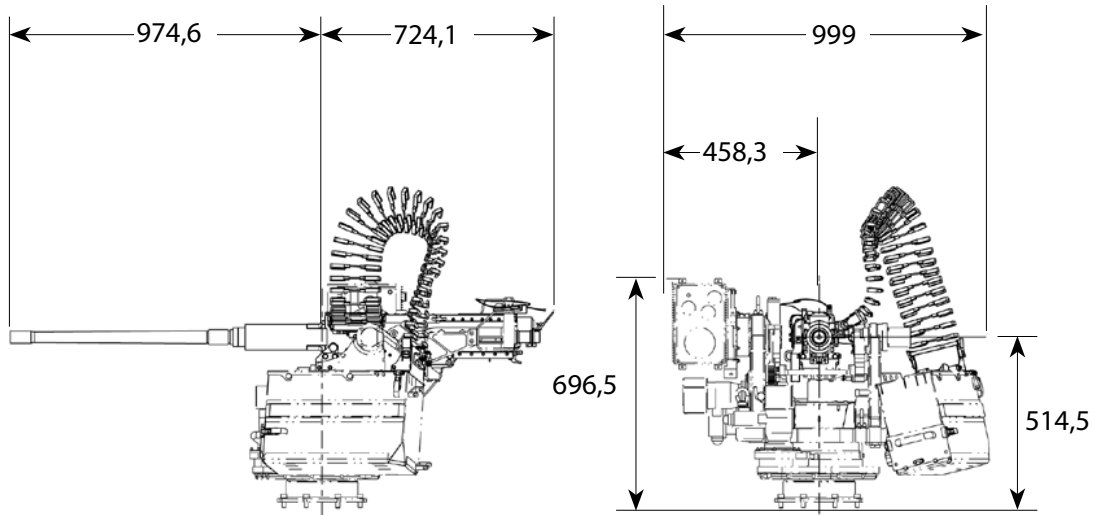

# HITROLE® LIGHT RWS

MAIN ARMAMENT	MG 7.62MM	MG 12.7MM	GL 40MM
Dimensions (LxWxH) (mm)	1291x999x697	1291x999x697	1204x999x697
Base diameter (mm)	280	280	280
Elevation Min	-20°	-20°	-20°
Elevation Max	+70°	+70°	+70°
Traverse	n x360°	n x360°	n x360°
Overall weight of Turret (Kg.)	125	150	145
Ready rounds to fire*	>700	>250	64
	*>1000	*>400	*>70